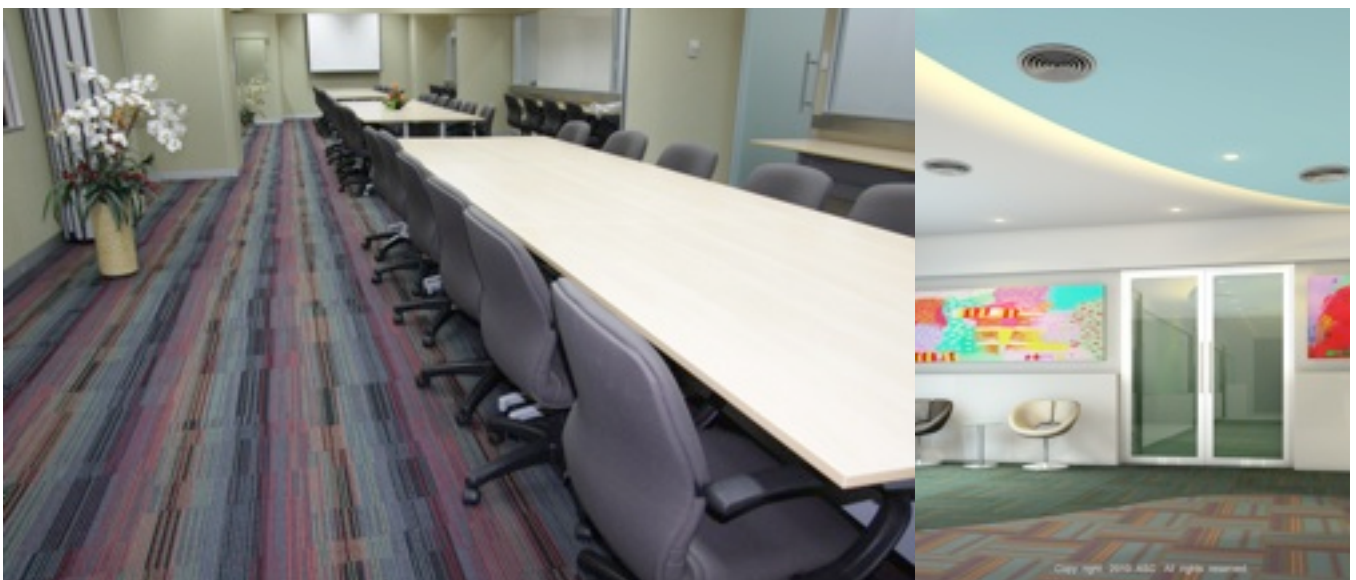

DEDICATED SERVERS

Need your own dedicated and freely-configurable hardware and software for common or special purposes? Now you can choose not to invest up front in hardware and software, but rather pay monthly fees as you go.

VIRTUAL PRIVATE SERVERS

Still need a dedicated environment but one dedicated server may be an over-provisioning for you? Need a more isolated environment than web/mail hosting? Virtual Private Servers (VPS) give you a virtually isolated machine with freely configurable OS and software that does not interfere with others, and with configurable system resources (CPU/Memory/Disk) that can be expanded or reduced later as you go.

DISASTER RECOVERY CENTER (DRC) ROOMS FACILITY.

In a crisis and you have no access to your office or facility? Do you need a place for your staff to work during that period running a disaster-recovery plan? CS LOXINFO IDC@Exchange can reserve fixed or occasional rooms to suits your needs. Rooms can be arranged in various capacities with flexible facility configurations. Internet and other network connections, telephone, fax machine and also computers for your staffs can be arranged. A pantry room with coffee facilities is also waiting for you.

At Cyberworld Tower, a convenient location far enough from center of bangkok area with MRT nearby, this is a very good place to fullfill your disaster recovery plans