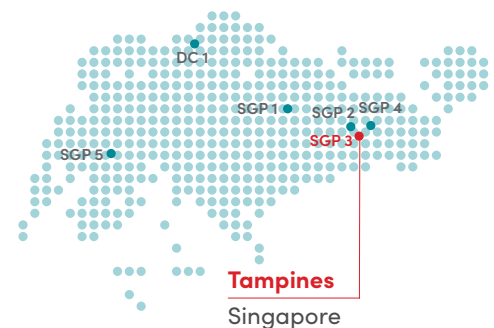

Keppel DC Singapore 3

KDC SGP 3

Sustainable design boasting LEED Certification
(Gold)

A Singapore BCA Green Mark Award
(Platinum) facility

Robust, resilient and carrier-neutral platform

www.keppeldatacentres.com