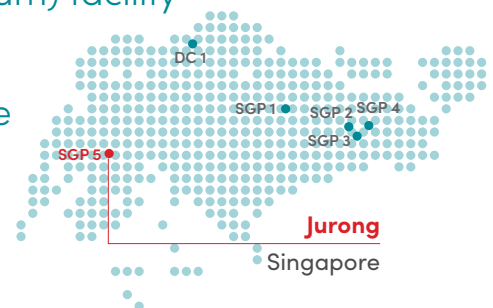

Keppel DC Singapore 5

# KDC SGP 5

A Singapore BCA-IMDA Green Mark Award (Platinum) facility

Offers east-west dual site redundancy in Singapore

Robust, resilient and carrier-neutral platform

# KDC SGP 5