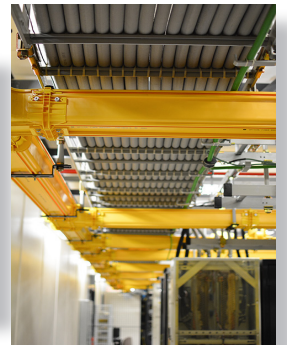

Canada's Interconnection Gateway

Cologix operates 11 data centres in the market plus the largest Meet-Me-Room (MMR) in Montreal's premiere carrier hotel, offering direct connectivity to the main hyperscale customers with access to nearly 100 carriers through a diverse, dark fibre ring.