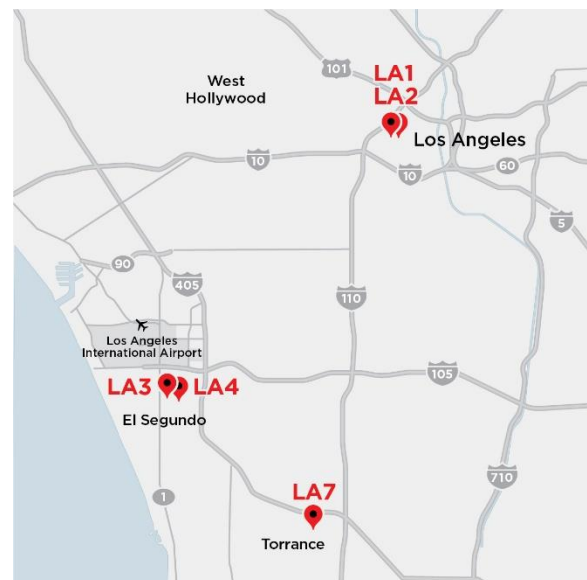

[Click here](#) to view the metro interconnection map