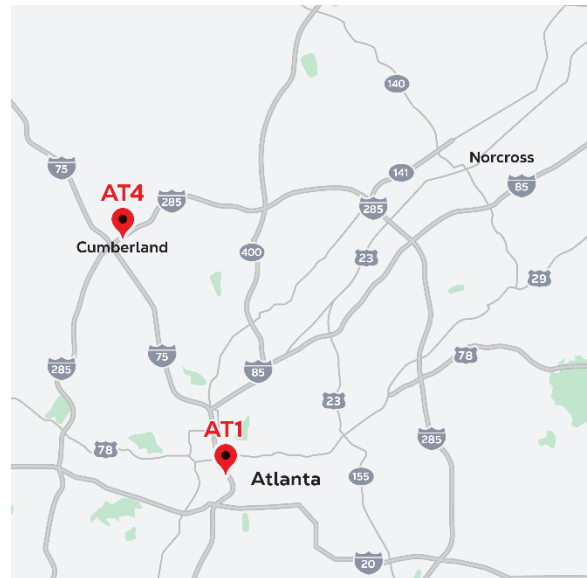

[Click here](#) to view the metro interconnection map