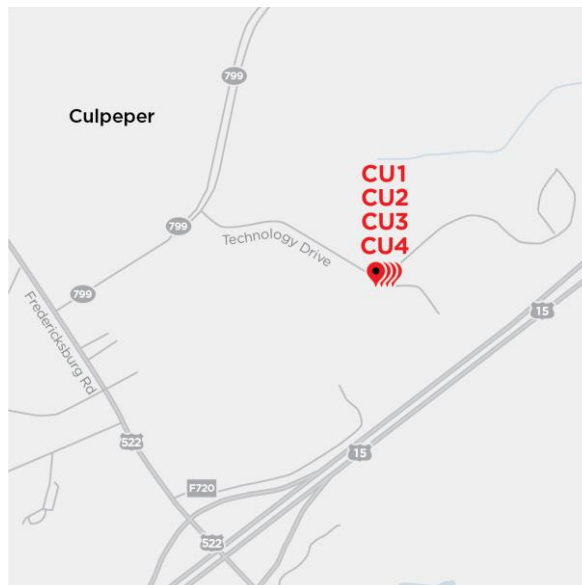

The Culpeper campus is a key location for federal IT initiatives and the federal cloud market, which is projected to grow at a compound annual growth rate of 10.9% from 2021 to 2023. The campus includes four data center buildings, making it a physically redundant facility built for reliability and designed to exceed the needs of government agencies and enterprises in a digital age.

Culpeper Data Centers Benefits

- A highly secure and reliable, carrier-neutral environment to deploy computing, network, storage and IT infrastructure
- A secure bunker in every IBX designed to provide public-sector clients colocation space that meets government standards
- Campus cross connectivity among our four colocation sites in Culpeper
- Multi-layered, armed guard security, including a roving perimeter and building security guards
- Easy access to Continuity of Operations (COOP) environments, a federal government initiative to keep agency IT operations running essential functions under a broad range of circumstances

18155 Technology Drive
Building B
Culpeper, VA 22701

+1.866.378.4649 (Customer Support)
+1.888.342.8890 (Sales)
support@equinix.com