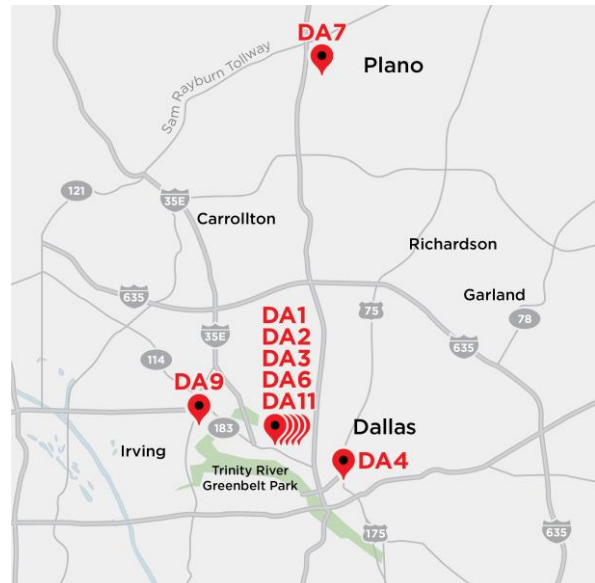

EQUINIX

Data Center Technical Specifications

DA7

Dallas IBX® Data Center

Equinix Dallas Data Centers

Our growing Dallas campus provides a strategic hub for 690+ companies. Dallas customers choose from a broad range of network services from 155+ competing providers. These companies interconnect directly to customers and partners in their digital supply chain and leverage Equinix Fabric® to gain control over IT cost and performance issues.

The Dallas-Fort Worth region has long been a major internet and network peering exchange point. Our Dallas data centers serve a high concentration of telecommunications companies and are a major communications hub for the southern U.S.

Dallas Data Centers Benefits

- The largest internet exchange by participants and traffic volume in the South-Central U.S.
- Mobile messaging and voice services hub
- Presence of multiple CDNs to improve end-user experience
- Access to mobile messaging and voice service hubs
- Access to Central and South American routes
- Close proximity to the 4th largest city by population – Dallas-Fort Worth

6653 Pinecrest Drive
Plano, TX 75024

+1.866.378.4649 (Customer Support)
+1.408.451.5200 (International)
support@equinix.com

[Click here](#) to view the metro interconnection map.