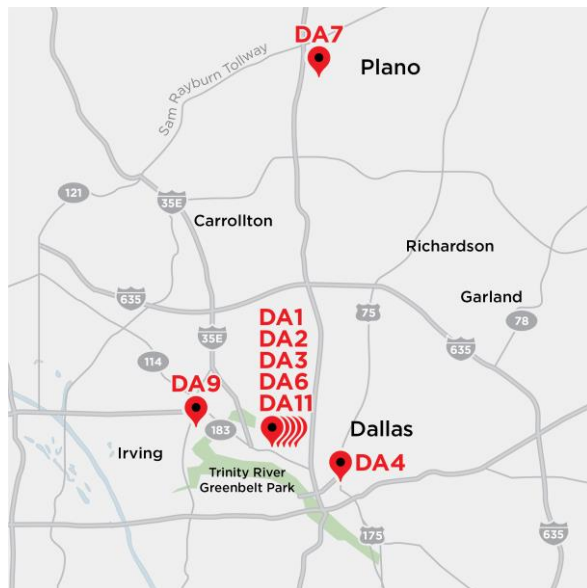

EQUINIX

Data Center Technical Specifications

DA9

Dallas IBX® Data Center

Equinix Dallas Data Centers

Our growing Dallas campus provides a strategic hub for 690+ companies. Dallas customers choose from a broad range of network services from 155+ competing providers. These companies interconnect directly to customers and partners in their digital supply chain and leverage Equinix Fabric® to gain control over IT cost and performance issues.

The Dallas-Fort Worth region has long been a major internet and network peering exchange point. Our Dallas data centers serve a high concentration of telecommunications companies and are a major communications hub for the southern U.S.

Dallas Data Centers Benefits

- The largest internet exchange by participants and traffic volume in the South-Central U.S.
- Mobile messaging and voice services hub
- Presence of multiple CDNs to improve end-user experience
- Access to mobile messaging and voice service hubs
- Access to Central and South American routes
- Close proximity to the 4th largest city by population – Dallas-Fort Worth

2222 East Grauwlyer Road
Irving, TX 75061

1 866 314 1558 (USA or Canada)
support@equinix.com

[Click here](#) to view the metro interconnection map.