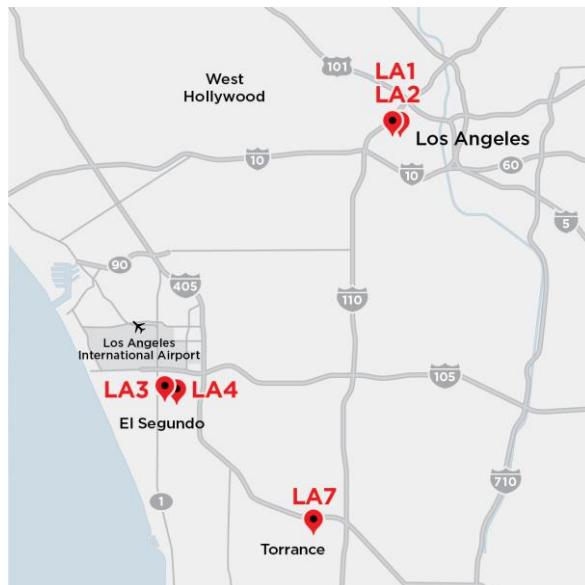

With the expanding use of video on internet and mobile platforms, our Los Angeles colocation facilities are an integral part of the Equinix Media Cloud Ecosystem for Entertainment™ (EMCEE™)—the next-generation reference model for optimizing content creation, global distribution and services across the media and entertainment industry.

Our customers here also include managed hosting services, social media platforms and online retail services. This unique mix of networks, ISPs and content companies makes our Los Angeles colocation facilities the ideal places for customers to connect with their business partners.

Equinix Los Angeles Data Centers Benefits

- Dense concentrations of content delivery networks, entertainment companies and managed hosting services
- Strong network and interconnection base helps decrease latency, improving performance and reliability of content delivery
- Strong content and digital media ecosystem
- Broad range of choices for network, cloud and IT service partners
- Access to the second-largest peering exchange in L.A.

1501 Francisco Street
Torrance, CA 90501

+1.866.314.1558 (USA or Canada)
support@equinix.com

[Click here](#) to view the metro interconnection map.