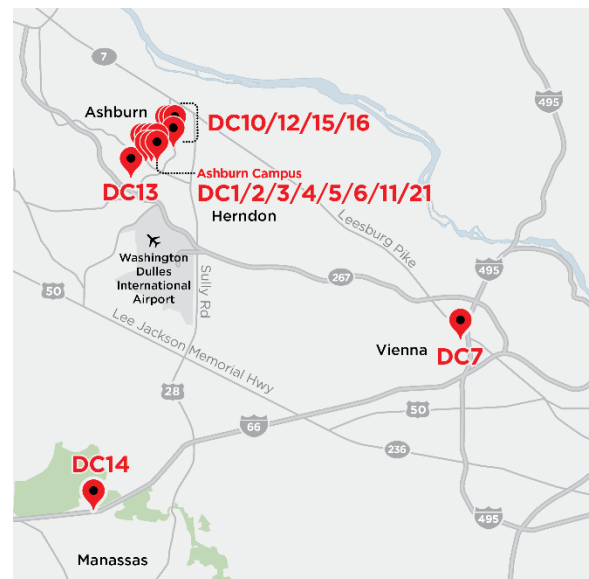

[Click here](#) to view the metro interconnection map