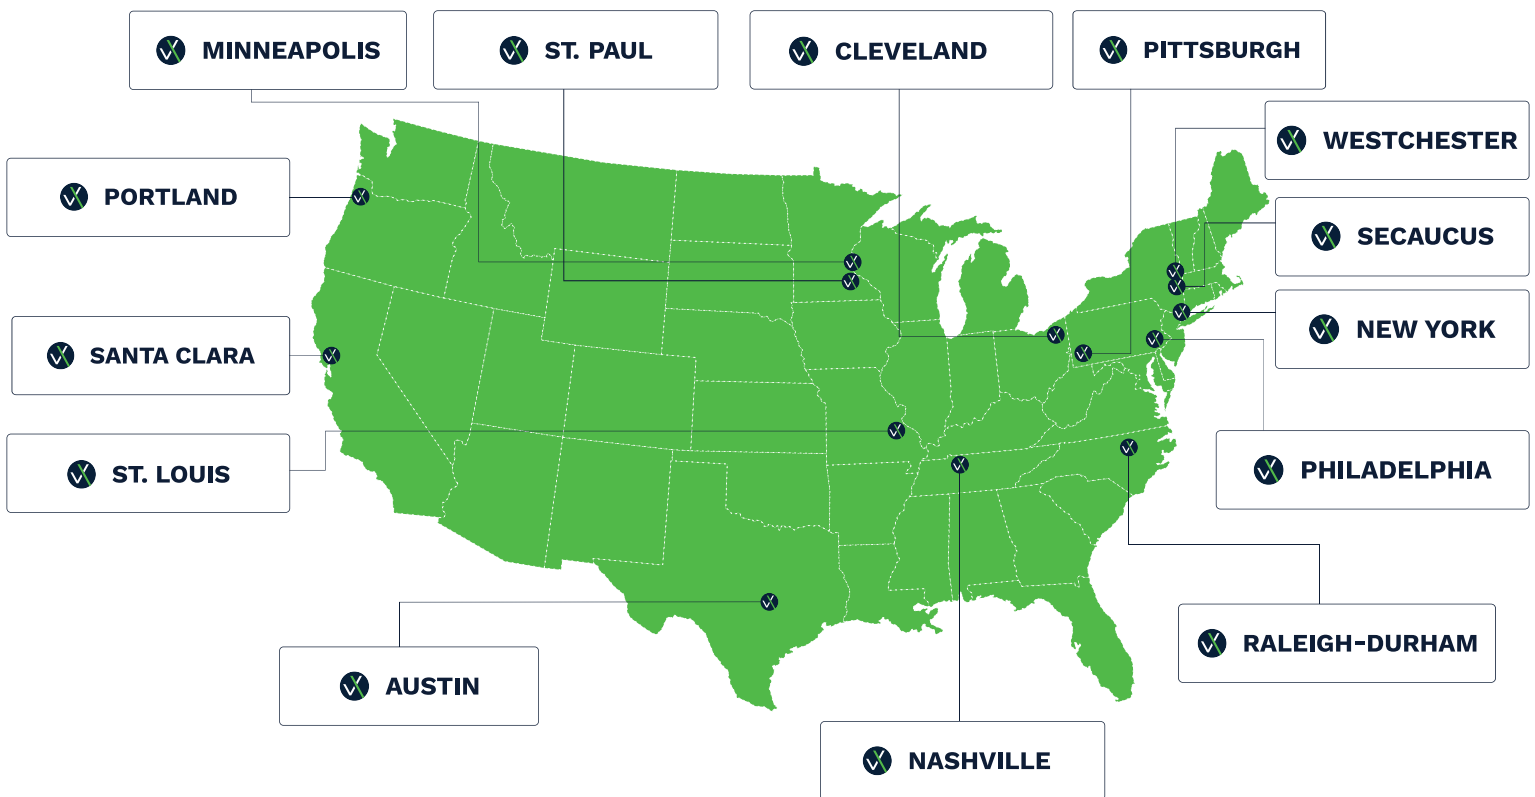

Reliability

- » Across all 14 data center locations, vxchnge operates with an uptime reliability record of >99.99999%