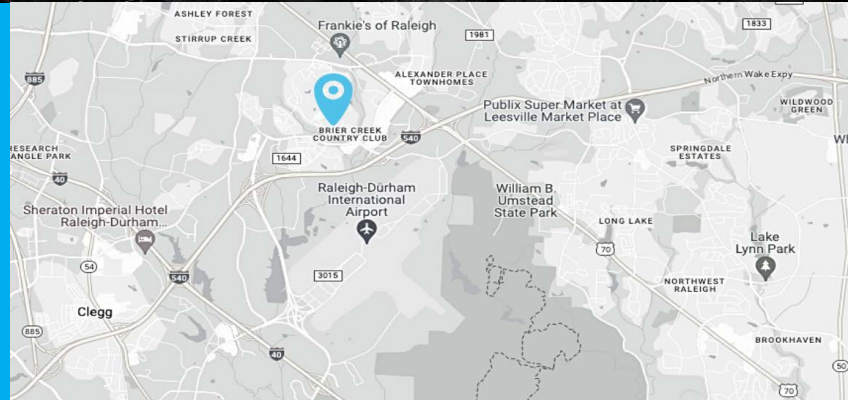

RALEIGH DATA CENTER

8020 ARCO CORPORATE DRIVE 312,
SUITE 10, RALEIGH, NC 27617

[SCHEDULE A TOUR →](#)

The Raleigh data center is move-in-ready and scalable from a single rack to a dedicated secure cage. Our colocation and hybrid IT solutions deliver 100% uptime and impenetrable security to help you avoid the costs and stressors of expanding in-house infrastructure or building one from the ground up. We are committed to your colocation requirements and innovating your IT journey.

DATA CENTER LOCATIONS

- ▲ Kansas City, Missouri
- ▲ Lenexa, Kansas
- ▲ Des Moines, Iowa
- ▲ Omaha, Nebraska
- ▲ Austin, Texas
- ▲ Phoenix, Arizona
- ▲ San Diego, California
- ▲ Minneapolis, Minnesota

SCHEDULE A TOUR →

RALEIGH NETWORK CARRIERS:

- Frontier Communications
- Google Fiber
- Lumen
- Spectrum