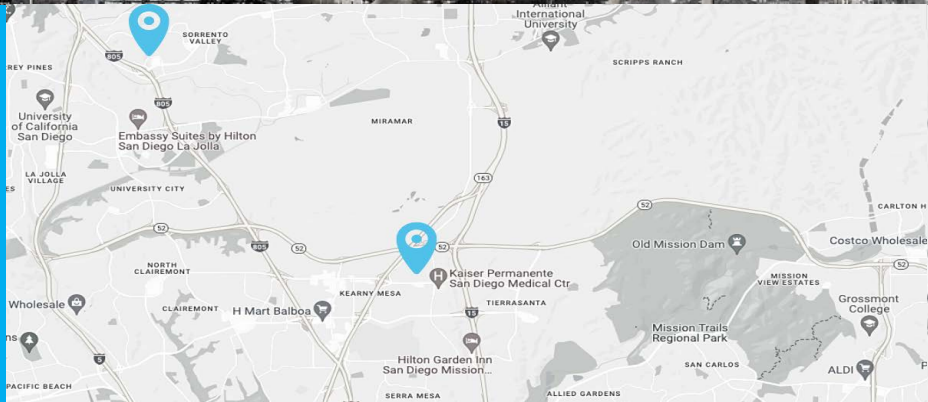

LIGHTEDGE

SAN DIEGO DATA CENTERS

9305 LIGHTWAVE AVE
SAN DIEGO, CA 92123

9725 SCRANTON ROAD
SAN DIEGO, CA 92121

SCHEDULE A TOUR →

The San Diego data centers are move-in-ready and scalable from a single rack to a dedicated secure cage. Our colocation and hybrid IT solutions deliver 100% uptime and impenetrable security to help you avoid the costs and stressors of expanding in-house infrastructure or building one from the ground up. We are committed to your colocation requirements and innovating your IT journey.

DATA CENTER LOCATIONS

- ▲ Kansas City, Missouri
- ▲ Lenexa, Kansas
- ▲ Des Moines, Iowa
- ▲ Omaha, Nebraska
- ▲ Austin, Texas
- ▲ Phoenix, Arizona
- ▲ San Diego, California
- ▲ Minneapolis, Minnesota

SCHEDULE A TOUR →