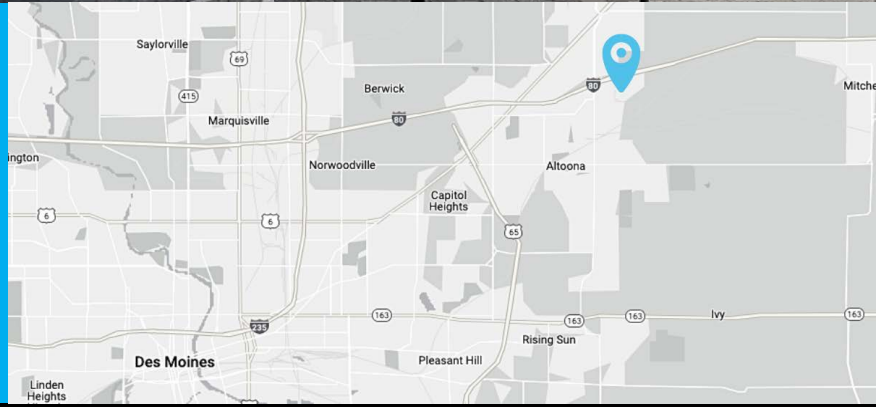

DES MOINES DATA CENTERS

**1435 NORTHRIDGE CIRCLE
ALTOONA, IA 50009**

**1401 NORTHRIDGE CIRCLE
ALTOONA, IA 50009**

SCHEDULE A TOUR →

The Des Moines data centers are move-in-ready and scalable from a single rack to a dedicated secure cage. Our colocation and hybrid IT solutions deliver 100% uptime and impenetrable security to help you avoid the costs and stressors of expanding in-house infrastructure or building one from the ground up. We are committed to your colocation requirements and innovating your IT journey.

DATA CENTER LOCATIONS

- ▲ Kansas City, Missouri
- ▲ Lenexa, Kansas
- ▲ Des Moines, Iowa
- ▲ Omaha, Nebraska
- ▲ Austin, Texas
- ▲ Phoenix, Arizona
- ▲ San Diego, California
- ▲ Minneapolis, Minnesota

SCHEDULE A TOUR →