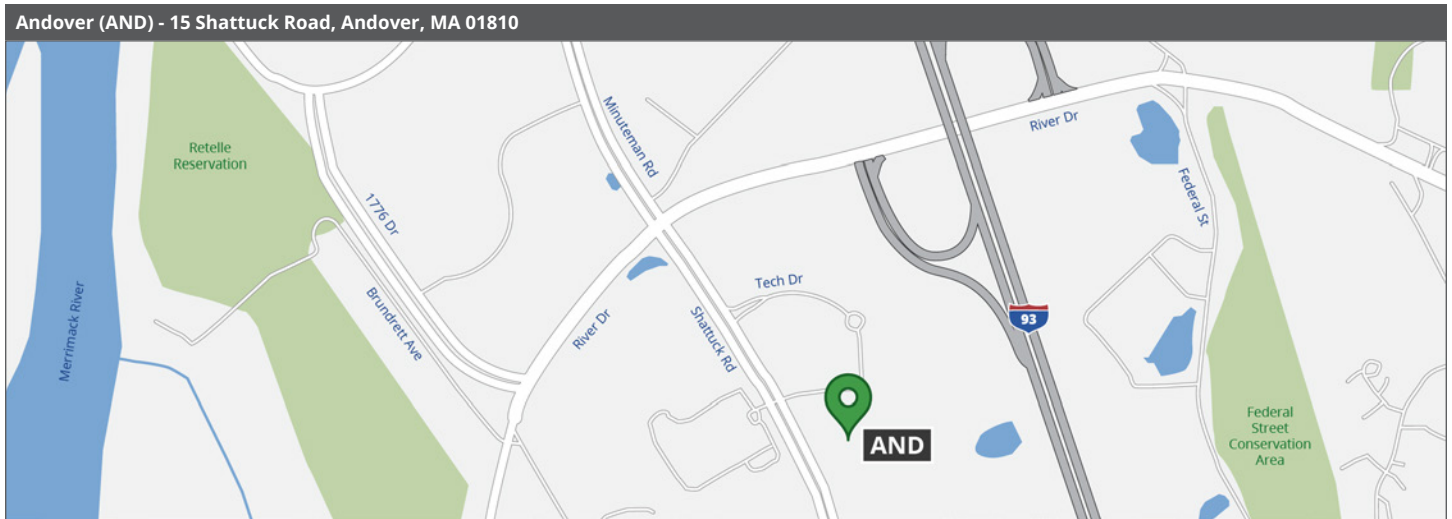

Andover (AND)		
Space	Facility Size	92,700 square feet of data center space
	Deployments	Cabinets, cages, and suites
	Power Availability	AC
	Business Continuity Seating	Business continuity workspaces available with substantial expansion opportunities
	On-site Support	24x7x365 on-site support
Connectivity	Diversity	Diverse POEs, MDFs, and IDFs
	Carrier Availability	See our carrier list located at: connectpoint.tierpoint.com
	Cross Connects	Fiber, copper, and coaxial
	Interfacility	Various levels of connectivity of up to 10Gbps to other TierPoint facilities and carrier hotels
	Cloud On Ramps	CCX up to multi-10Gbps dedicated connectivity to AWS, Azure, and other hyperscalers
Security	Access	Secure two-factor authentication including biometric systems
	Cameras / Video Surveillance	CCTV surveillance, with a minimum 90 days of retention
	On-site Security	24x7x365 electronic / physical
	Compliance	SOC 1 Type II, SOC 2 Type II, SOC 2 + HITRUST, GLBA, HIPAA, PCI-DSS, NIST SP 800-53, ISO 27001, ITAR and EU-US Privacy Shield registered
Reliability / Critical Systems	Utilities	2N A-side and B-side power distribution design
	Generators	(5) 1MW generators with (2) 15K underground storage tanks
	Uptime Operations	100% Uptime SLA
	Utility Service	Pad mounted 3,360kVA transformer for Utility 1; 3,750kVA transformer for Utility 2
	Electrical	True 2N UPS system
	Mechanical / Cooling	N+2 redundancy on HVAC units
	BMS Controls	Monitoring of all HVAC and electrical systems
	Life Safety	Dry preaction, Halon, and Vesda
	Monitoring	Monitoring and BMS temperature & humidity monitoring w/ Ignition System
Structure	Production Data Center Space	21,000+ square feet gross
	Loading Dock	Exterior 4' dock height
	Hardened Exterior	Concrete and steel construction
	Shipping	Staging area and receiving cage

Learn More

Find out how TierPoint can help with your cloud, colocation, and managed services initiatives. Call **844.267.3687** or email **sales@tierpoint.com** to connect with one of our advisors. Or visit us at **tierpoint.com** to learn more.

About TierPoint

TierPoint (tierpoint.com) is a leading provider of secure, connected IT platform solutions that power the digital transformation of thousands of clients, from the public to private sectors, from small businesses to Fortune 500 enterprises. Taking an agnostic approach to helping clients achieve their most pressing business objectives, TierPoint is a champion for untangling the complexity of hybrid, multi-platform approaches to IT infrastructure, drawing on a comprehensive portfolio of services, from public to multitenant and private cloud, from colocation to disaster recovery, security, and more. TierPoint also has one of the largest and most geographically diversified U.S. footprints, with dozens of world-class, cloud-ready data centers in 20 markets, connected by a coast-to-coast network.

tierpoint.com

© 2023 TierPoint, LLC. All Rights Reserved.

TP-392-v09292023